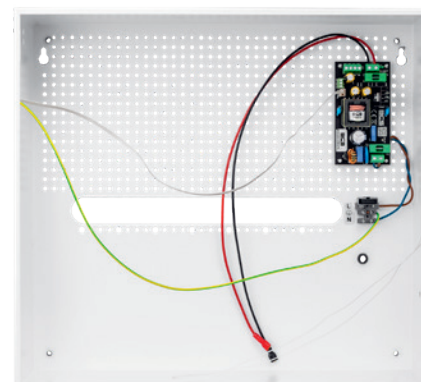

BCS-ZIP

AKCESORIA

- OGRANICZNIK PRZEPIĘĆ
- DO SIECI ETHERNET
- CCTV IP

OFERTA DLA FIRM INSTALACYJNYCH

BCS®
ZASILACZE